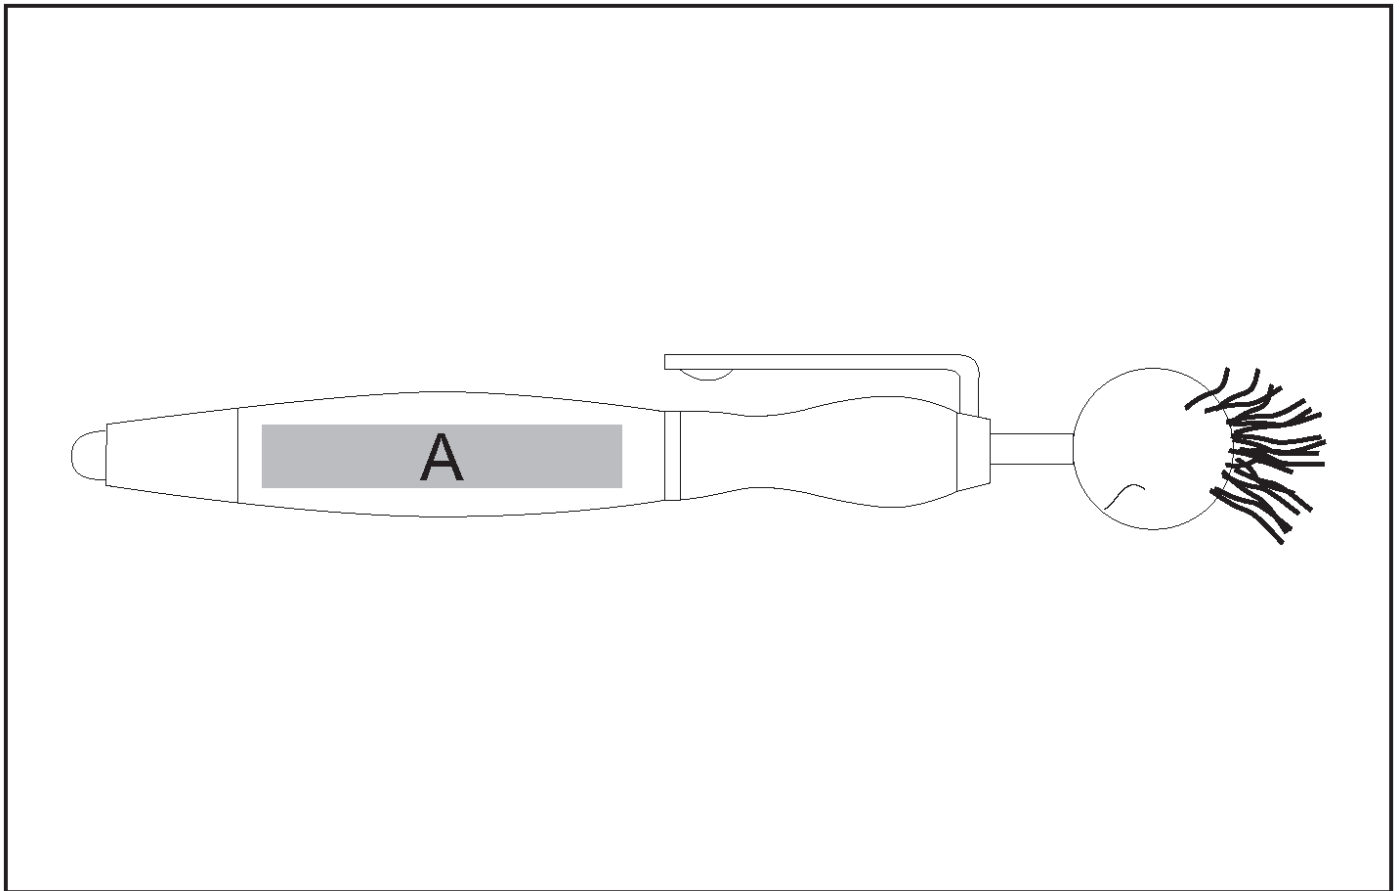

IDEA-4312

Moptopper Stylus Pen And Screen Cleaner - Red

Need to know:

- Includes 1-Colour, 1 Position Pad Print (setup fee applies)
- NB: Inclusive Branding is NOT applicable to Items marked as Reduced to Clear.

Branding Options:

Position A

1. Pad Printing (PA)

4 Colours

Size: 40mm wide x 8mm high